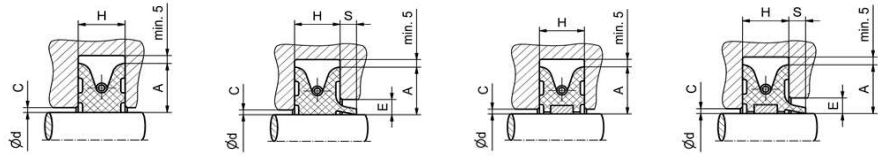

Abmessungsliste FDI® - Wellendichtungen
Size list FDI® - shaft seals
afmetingen van FDI® - as Afdichtringen

Typ / type / type: Y, Y-S, Y-G, Y-SG

(CAD - Downloads available on request!)

Maße Einbauraum

Housing dimension

Afmetingen inbouwruimte

| ød | Ø D: ød+(2xA) | H | Y | Y-S | Y-G | Y-SG |
|-----|------------------|-------|---|-----|-----|------|
| 50 | 82 | 12,5 | x | | | |
| 90 | 116 | 12 | x | | | |
| 100 | 126 | 12 | x | | | |
| 100 | 132 | 12,5 | x | | | |
| 124 | 160 | 16/22 | | x | | |
| 140 | 180 | 16/22 | | | | x |
| 160 | 200 | 16/22 | x | | | x |
| 170 | 210 | 16/22 | | | | x |
| 180 | 220 | 16/22 | | | | x |
| 200 | 240 | 16/22 | x | | | x |
| 220 | 260 | 16/22 | | | | x |
| 250 | 290 | 16/22 | | | | x |
| 250 | 294 | 20/28 | | x | | |
| 260 | 300 | 16 | x | | | |
| 260 | 304 | 20 | x | | | |
| 270 | 314 | 20/28 | | | | x |
| 285 | 346 | 16/22 | | | | x |
| 300 | 344 | 20/28 | | | | x |
| 350 | 394 | 20/28 | | | | x |
| 375 | 415 | 16/22 | | | | x |
| 390 | 434 | 20/28 | | | | x |
| 395 | 439 | 20/28 | | | | x |
| 430 | 492 | 22 | | | x | |
| 460 | 510 | 22/30 | | x | | |
| 500 | 550 | 22/30 | | | | x |
| 520 | 570 | 22 | | | x | |
| 550 | 600 | 22/30 | | | | x |
| 700 | 764 | 25 | | | | x |
| 840 | 904 | 25 | | | x | |